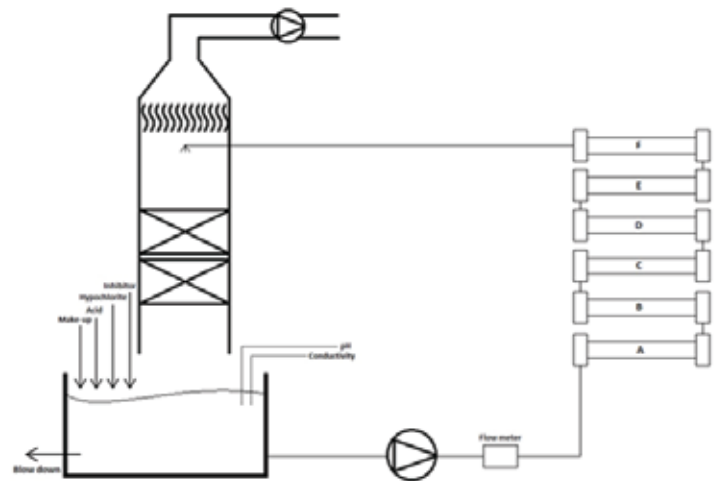

Biofouling Solutions B.V.

watertop®

Treatment Optimization Program

H2O Biofouling Solutions can evaluate the effectiveness of water conditioning programs (against microfouling, scaling and corrosion). This can be applied in our mobile Watertop test facility. The H2O Watertop Test facility is designed for standard ISO 16784-2:2006 (previously NEN 7420) - a test method for assessing the performance of treatment programs for open recirculation cooling water systems.

Based on more than 20 years of worldwide experience, H2O BFS can offer you Watetop. This Water Treatment Optimization Program takes plant-specific water conditions (such as material of construction, local fauna, water composition, temperature, etc.) into account to establish an optimal water treatment procedure. This approach results in an efficient treatment program and provides excellent operational reliability in the system.

The H2O Watertop Test facility can be applied at any location and can be connected to existing cooling water systems in the following ways:

- As recirculating unit for the evaluation of chemical conditioning programs (effectiveness against microfouling, scaling and corrosion).
- As real-time scale or corrosion monitor. In this case only the heat exchanger unit will be connected to the cooling water system and scale formation and corrosion can be detected visually. Tubes can be investigated by light microscopic analysis and analysis for corrosion root cause.